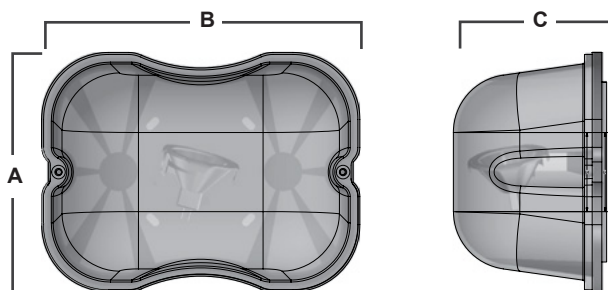

SPECIFICATIONS: ELECTRICAL

The MAVERICK WP REMOTE series is available with high output LED, MR16 or GU10 lamps.

SPECIFICATIONS: MECHANICAL

The MAVERICK WP REMOTE is constructed of powder coated die-cast aluminum mounting plate with an impact resistant polycarbonate protective lens. The BOLLA WP remote mounting plate is standard in an attractive powder coated silver grey finish. Other colors are available, including custom color matching.

LAMP SELECTION

Lamp	6V	12V	24V	120V
MR16	6, 10W	10, 12, 20, 35, 50W	10, 12, 25, 50W	N/A
MR16 LED	5, 7W	2, 5, 7W	5, 7W	N/A
GU10	N/A	N/A	N/A	20W

ORDERING LOGIC

Series	Lamp No.	Voltage/Wattage	Options
MAV-WP-R	1 (single lamp)	See Lamp Selection	CC (custom colour housing)
	2 (double lamp)		BPG9 ¹ (wireguard)

NOTE 1: Order as a separate line item (BPG9).

dimensions (in, mm.)

Series	A	B	C
MAV-WP-R	6 1/4 "	8 1/4 "	3 3/4 "
	159mm	210mm	95mm

INSTALLATION

The MAVERICK WP REMOTE series remote is supplied with a universal mounting plate for surface ceiling or wall mount applications. Suitable for indoor, outdoor, damp or wet location applications with NEMA 4X protection. The operating temperature is -40°F to 113°F (-40°C to 45°C).